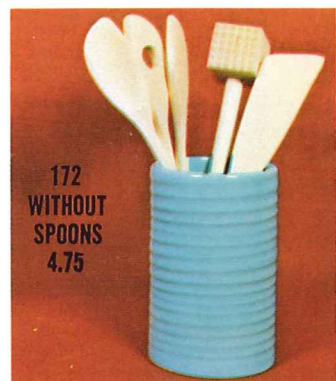

TRAYS SUITABLE FOR RELISH, NUTS, JELLIES, SALADS AND CANDY

AVAILABLE IN 8 STANDARD COLORS EXCEPT WHERE NOTED

T9
7" SHELL BOWL 3.75
No Flame 3.25
204A—DOGWOOD TRAY 3.25
473—6½" SHELL TRAY

223—6" FOUR LEAF CLOVER 3.50
83—12" Division Relish Dish 6.50
225—7" LEAF TRAY 3.50
Not Available in Flame or Terra Cotta.

819—12" Egg Plate 15.00
Not Available in Flame or Terra Cotta

T10—12" SHELL BOWL 17.50
T9—7" SHELL BOWL 3.75
(Center piece or Salad set)
(No Terra Cotta or Flame)

No Terra Cotta
WA1—8" Warmer w/ Candle 7.50
WA3—6" Warmer w/ Candle 5.00